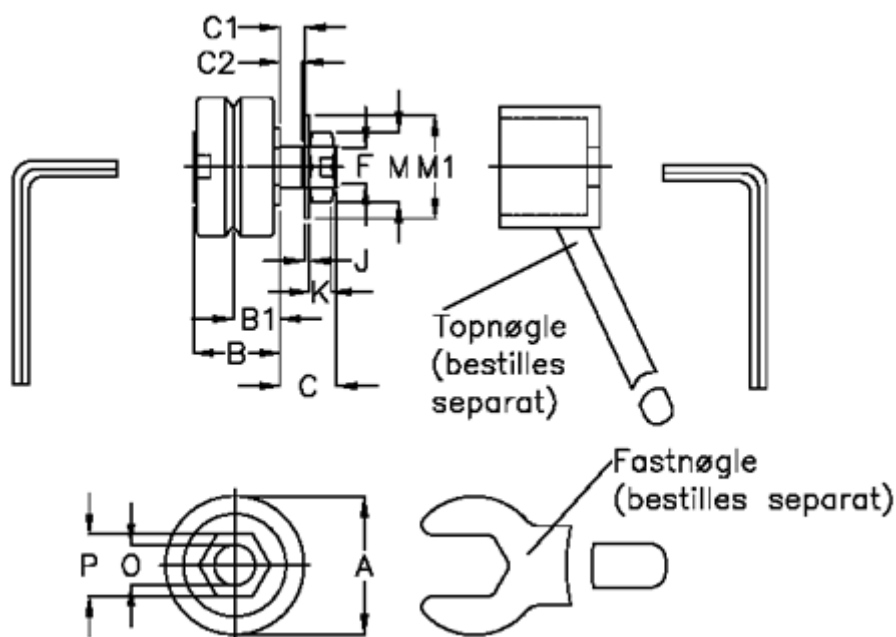

Article number: 0591310313

Description: Hepco SL2 stainless bearing SS SJ 13C-NS

## Measures

a = 12.7

B = 10.1

B1 = 5.46

C = 5.8

C1 = 3

C2 = 2.5

F = M4 x 0,5

J = 0.80

K = 2

M = 7

M1 = 9

O = 4

P = 7.0

Weight kg/1000 = 8